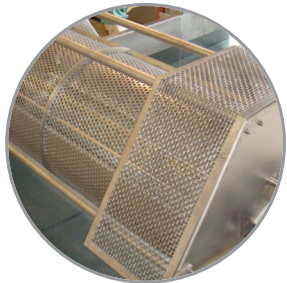

OPTIONAL FLOATING DEBRIS AND INSECT REMOVAL SYSTEM

- Floating debris removal drum eliminates floating fines, insects and other unwanted particles as product moves through the calm zone
- Improves product quality and shelf-life