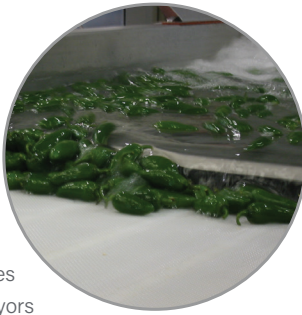

PURwash®

The PURwash is a combination of pressurized water and air injection which allows for extreme washing while offering the flexibility of variable dwell times. The combination of turbulent and calm zones effectively washes the product while removing fine debris that would otherwise be carried out with the product. Ideal for washing and cleaning fruit, vegetables, leafy products, tubers, roots, seafood and more.

WASH ZONE

- Turbulent washing zone with pressurized water and air that creates vigorous scrubbing action
- Followed by a calm zone for settlement of fine particles that can be flushed from the system
- No mechanical parts makes it easy to sanitize